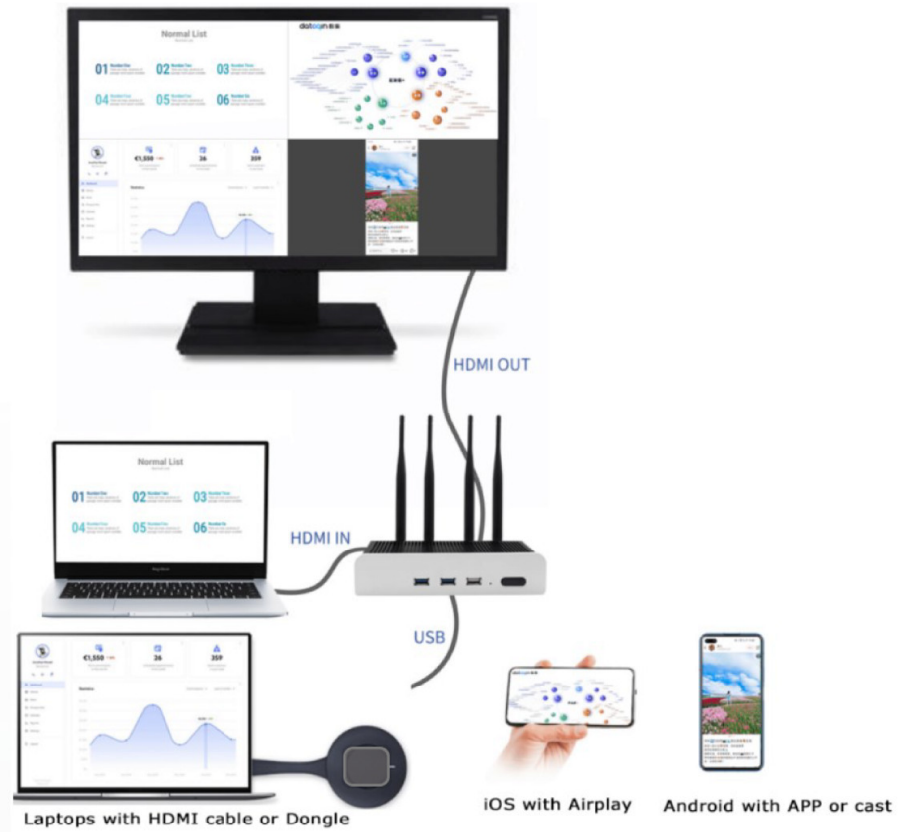

CONNECTION DIAGRAM