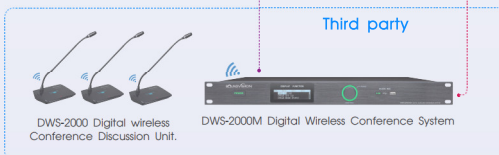

#### EXAMPLE CONNECTION DIAGRAM

- HDMI
- network LAN
- RS232
- RJ485 / Control line

#### FEATURES

- Auto switch 8 HDMI sources to one 4K display.
- Support resolutions up to 4K@60Hz.
- Supports EDID management.
- HDCP2.2 compliant.
- Support front panel buttons, IR signals, RS232 / IP commands to control HDMI switch.
- Support hot-plug connect or disconnect devices to the HDMI switch in any time and without turn off devices.
- Prevent display settings changed while switching input ports.
- Support auto switching to monitor computers in a specified time interval.
- Includes IR remote.