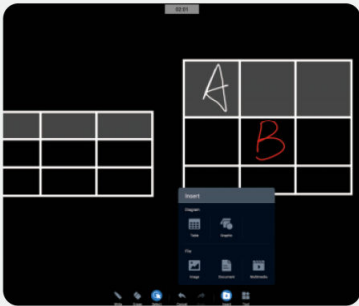

#### WHITEBOARD FEATURES

Dual color writing

Text and shape recognition

More themes and backgrounds

Dynamic table

Scan QR code to receive whiteboard contents

Play video