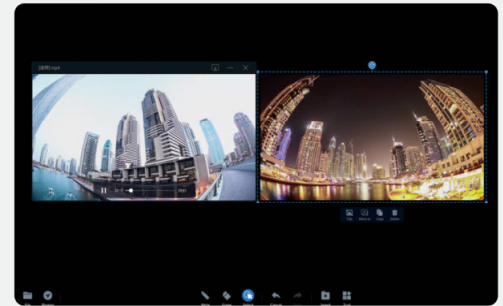

#### WHITEBOARD FEATURES

Dual color writing

Text and shape recognition

More themes and backgrounds

Dynamic table

Scan QR code to receive whiteboard contents

Play video