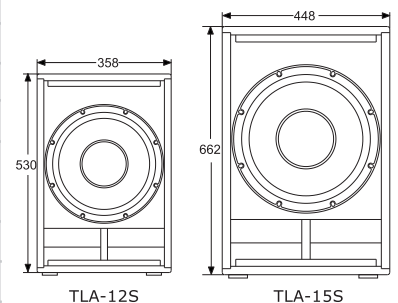

## Specifications

Model	TLA-12S	TLA-15S
Transducer	1 x 12" (300 mm) ferrite woofer	1 x 15" (385 mm) ferrite woofer
Frequency Response	45Hz-180Hz	40Hz-150Hz
Rated Power	350W	500W
Sensitivity	95dB	96dB
Maximum SPL	124dB	129dB
Nominal Impedance	8Ω	8Ω
Power Output	LF: 600W + HF: 2 x 300W (8Ω)	LF: 1000W + HF: 2 x 400W (8Ω)
DSP Connection	2 x MIC/Line + 2 x RCA + 1 x Bluetooth input, 2 x Speakon output	2 x MIC/Line + 2 x RCA + 1 x Bluetooth input, 2 x Speakon output
Dimensions (W x H x D)	358 x 530 x 485 mm	448 x 662 x 555 mm
Net Weight	27.9 kg	40.9 kg