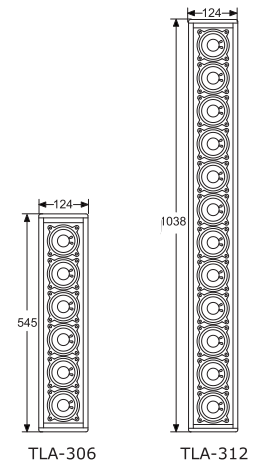

## Specifications

Model	TLA-306	TLA-312
Transducer	6 x 3" (75 mm) ferrite driver	12 x 3" (75 mm) ferrite driver
Frequency Respons	130Hz-20kHz	120Hz-18kHz
Rated Power	120W	240W
Sensitivity	95dB	97dB
Maximum SPL	123dB	127dB
Nominal Impedance	12Ω	6Ω
Dispersion Angle	100° x 20°	100° x 15°
Connection	2 x PHOENIX , 2 x Speakon connector	2 x PHOENIX , 2 x Speakon connector
Dimensions (W x H x D)	124 x 545 x 152 mm	124 x 1038 x 152 mm
Net Weight	6.6 kg	12 kg