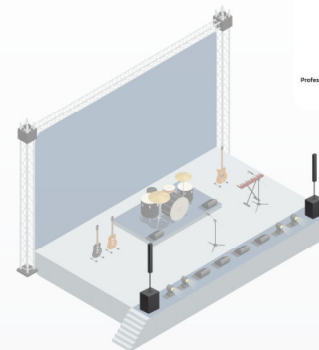

EXAMPLE CONNECTION DIAGRAM

ACS-1000 Series Ideal for live sound concert, event, shopping mall, meeting room – training, fitness, restaurant, hotel banquet room.