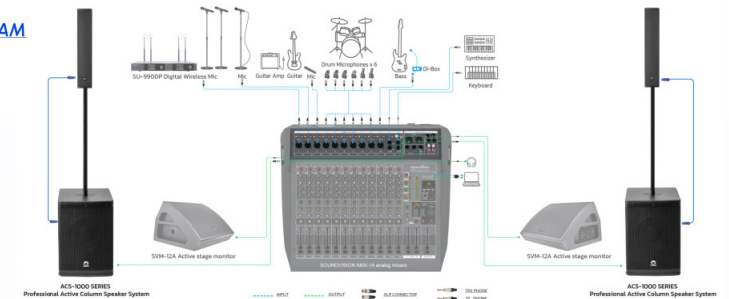

EXAMPLE CONNECTION DIAGRAM

ACS-1000 Series Ideal for live sound concert, event, shopping mall, meeting room – training, fitness, restaurant, hotel banquet room.