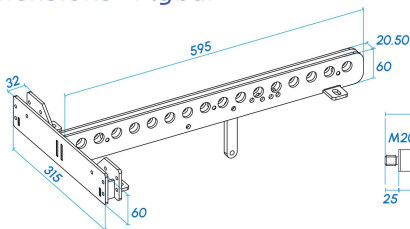

## Rigging System Built-in Pin Lock support

**62LA Active Line Array**  
 Driver : 6 x 4.2" woofer +  
 6 x 2" full range line array

Unique FIR filter technology.

## Dimensions : Flybar

## Dimensions : Pole