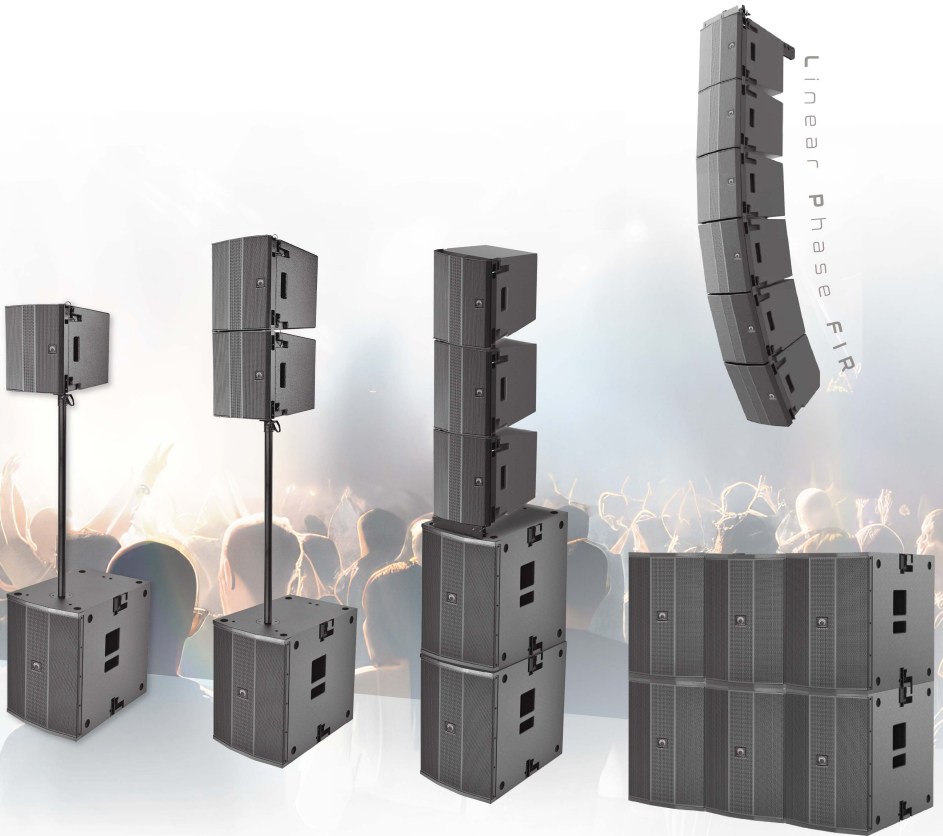

# FLEXY<sup>M</sup>

PROFESSIONAL ACTIVE LINE ARRAY SPEAKER SYSTEM

**FLEXY M** is powerful sound Active Line Array Speaker System, this series adapting to different preferences and scale of applications. With high performance offers various combinations and choices always here with a proper solution that meets your need.

- *Powerful sound active Line Array Speaker System*
- *Amplifier Bi-Amp CLASS-D / Power output 2000Watts*
- *Built-in DSP Setup*
- *Coverage angle(Horizontal x Vertical): 120° x 10°*
- *Unique FIR filter technology*